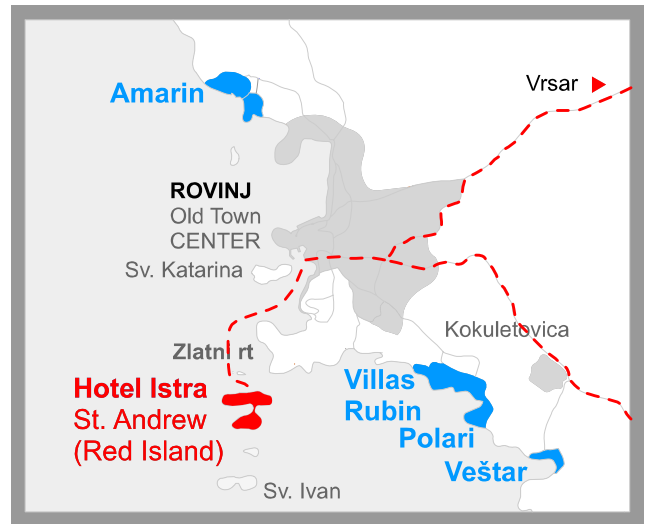

Amarin
Valdalisno

HOTEL ISTRA

Following the interactive map of the City of Rovinj on this page you can find your way to the hotel Info Point at Delfin quay where you will be awaited by our courteous staff.

You will receive all necessary information pertaining to the parking of your vehicle, transfer and boat transport at the info point.

The Lamanova parking lot is marked on the map.

Telephone: 052 / 813 366

ROVINJ
Stari grad
CENTAR

Parking lot
"Lamanova"

Istarska

Omladinska

Gripole

Braće Božić

Cesta za Rovinjsko selo
Rovinjsko selo
Vrsar
Rijeka
Slovenija
Italia

Hotel Adriatic

Hotel Katarina

Hotel Istra
St. Andrew

Kokuletovec
Bale
Vodnjan
Fažana
Brioni
Pula

Hotel Park

Hotel Eden

Hotel Lone 2010.

Villas Rubin

Zlatni Rt